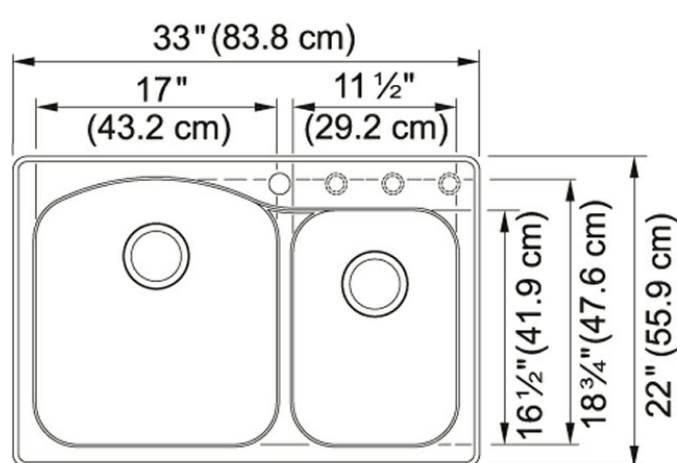

Product Picture

Technical Drawing

Product Dimensions

Length overall	22"
Width overall	33"
Depth Overall	9"
Length of large bowl	17"
Width of large bowl	18 3/4"
Depth of large bowl	9"
Length of small bowl	16 1/2"
Width of small bowl	11 1/2"
Depth of small bowl	8"
Minimum Cabinet Size	36"